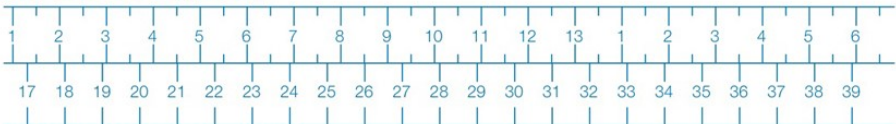

AUSTRALIAN SIZES (BRITISH)

EUROPEAN SIZES (PARIS POINTS)

www.surefit.com.au